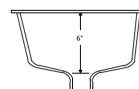

Luna Bai
(9602) 4" ctr.

Elysian
(9403) 4" ctr.

Rio Roca
(9603) 4" ctr.

Rectangular under mount porcelain bowl with an eased edge

Prism Quartz

• Quartz will now be available in single hole only in 2 colours: Ocean Grey and Carrara White

• **NEW *ETA is August 30, 2017**

Catherine cultured white marble tops come as one piece with an integrated bowl and a **Single hole**.

Sizes: 37" x 22", 49" x 22"