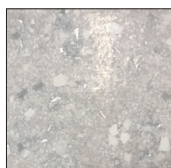

August 17, 2017

NOTICE OF TOP CHANGES:

Granite Tops

• Granite tops will now be available in 4" only in 4 colours: Meteorite, Luna Bai, Elysian and Rio Roca. The single hole granite is now discontinued.

Meteorite
(903) 4" ctr.

Luna Bai
(9602) 4" ctr.

Elysian
(9403) 4" ctr.

Rio Roca
(9603) 4" ctr.

Rectangular under mount porcelain bowl with an eased edge

Prism Quartz

• Quartz will now be available in single hole only in 2 colours: Ocean Grey and Carrara White

Ocean Grey
(Q1002) Single Hole

Carrara White
(Q1007) Single Hole

***ETA is September, 2017**

Rectangular under mount porcelain bowl with an eased edge

Just a Reminder:

White

• Contempo Tops Available with 4" Centres

Frost Matte

NEW *ETA is August 30, 2017

Engineered Stone in Frost Matte in 4" centre 3 hole tops (same shape as Contempo cultured white marble).

Sizes: 31" x 22", 37" x 22", 49" x 22", 61" x 22" single, 61" x 22" double