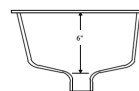

Ocean Grey
(Q1002) Single Hole

Carrara White
(Q1007) Single Hole

***ETA is September, 2017**

Rectangular under mount porcelain bowl with an eased edge

Just a Reminder:

White

• Contempo Tops Available with 4" Centres

Frost Matte

NEW *ETA is August 30, 2017

Engineered Stone in Frost Matte in 4" centre 3 hole tops (same shape as Contempo cultured white marble).

Sizes: 31" x 22", 37" x 22", 49" x 22", 61" x 22" single, 61" x 22" double

• **NEW *ETA is August 30, 2017**

Catherine cultured white marble tops come as one piece with an integrated bowl and a **Single hole**.

Sizes: 37" x 22", 49" x 22"