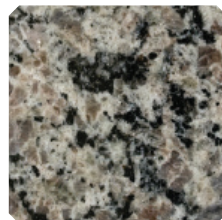

August 17, 2017

NOTICE OF TOP CHANGES:

Granite Tops

• Granite tops will now be available in 4" only in 4 colours: Meteorite, Luna Bai, Elysian and Rio Roca. The single hole granite is now discontinued.

Meteorite
(903) 4" ctr.

Luna Bai
(9602) 4" ctr.

Elysian
(9403) 4" ctr.

Rio Roca
(9603) 4" ctr.

Rectangular under mount porcelain bowl with an eased edge

Prism Quartz

• Quartz will now be available in single hole only in 2 colours: Ocean Grey and Carrara White

Ocean Grey
(Q1002) Single Hole

Carrara White
(Q1007) Single Hole

***ETA is September, 2017**

Rectangular under mount porcelain bowl with an eased edge

Just a Reminder:

White

• Contempo Tops Available with 4" Centres

Frost Matte

NEW *ETA is August 30, 2017

Engineered Stone in Frost Matte in 4" centre 3 hole tops (same shape as Contempo cultured white marble).

Sizes: 31" x 22", 37" x 22", 49" x 22", 61" x 22" single, 61" x 22" double