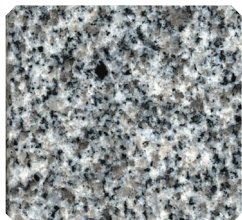

August 17, 2017

NOTICE OF TOP CHANGES:

Granite Tops

• Granite tops will now be available in 4" only in 4 colours: Meteorite, Luna Bai, Elysian and Rio Roca. The single hole granite is now discontinued.

Meteorite
(903) 4" ctr.

Luna Bai
(9602) 4" ctr.

Elysian
(9403) 4" ctr.

Rio Roca
(9603) 4" ctr.

Rectangular under mount porcelain bowl with an eased edge

Prism Quartz

• Quartz will now be available in single hole only in 2 colours: Ocean Grey and Carrara White

Ocean Grey
(Q1002) Single Hole

Carrara White
(Q1007) Single Hole

***ETA is September, 2017**

Rectangular under mount porcelain bowl with an eased edge

Just a Reminder:

White

• Contempo Tops Available with 4" Centres

• **NEW *ETA is August 30, 2017**

Catherine cultured white marble tops come as one piece with an integrated bowl and a **Single hole**.

Sizes: 37" x 22", 49" x 22"